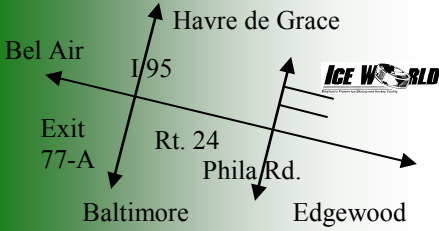

A B C & OVER 30 PLAY PLUS
CHAMPIONSHIP TOURNAMENT!

ADULT HOCKEY LEAGUE

Come join Ice World's Fall/Winter Adult Hockey League for all ages 18 & over.
This is a no-check recreational League starting Sunday, October 23, 2011.

Directions: I-95 North to Exit 77-A and bear right onto Rt. 24 South. At second light, left onto Philadelphie Rd. (#7). Take second right onto Governor Court to Ice World

Package Includes...

- 16 Games
- Championship Tournament Weekend (March, 2012)
- A B C & Over 30 Division Play!
- Team trophy for Championship Teams
- Big League Facilities & Locker Rooms
- Certified Referees and Scorekeepers
- Premium Game Start Times*